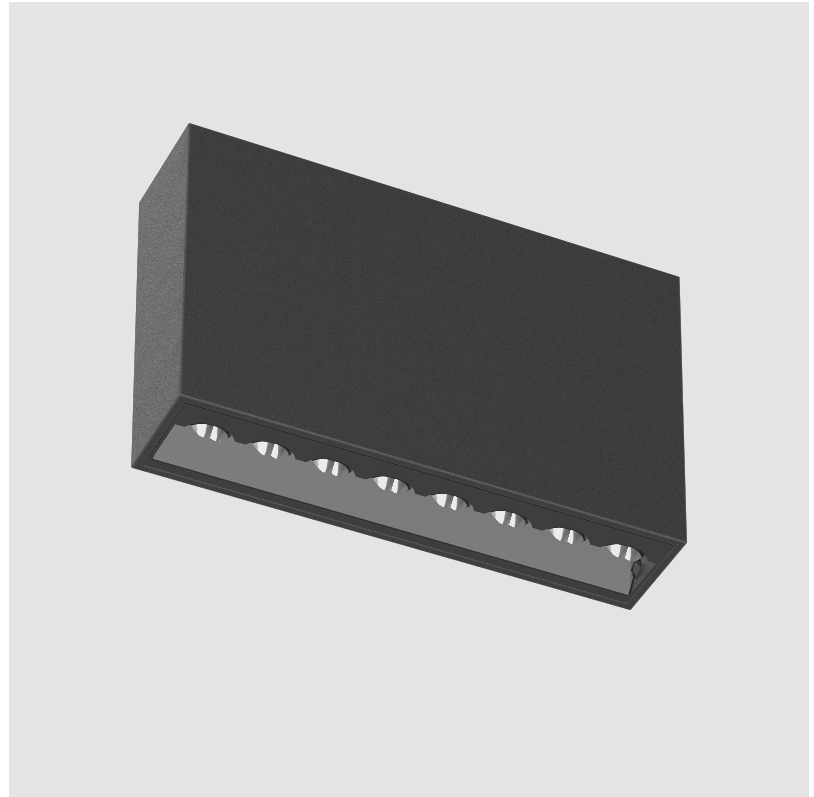

GENERAL

Series: Magiq Hollow Wallwash
Subseries: Magiq Hollow Wallwash
Brand: Prolicht
Division: Architectural
Mounting Type: Surface
Mounting Location: Ceiling
Subcategory: Wallwash

PHYSICAL

Shape: Rectangle
Length (mm): 174
Length (in): 6 ⁷/₈
Width (mm): 42
Width (in): 1 ⁵/₈
Height (mm): 109
Height (in): 4 ⁵/₁₆
Light Distribution: Direct
Fixture Finish: SSR / BKV / CWI / CRY / HAB / UFT / ITA / RUA / FTG / MYG / LOD / PUS / FRO / FUP / KIA / POP / BLS / SPG / MEY / GOH / GUM / CHC / COM / ABZ / JAG / OBR / MOS / ROR
Holder Finish: WHI / BLK
Fixture Material: Aluminum Die Cast

ELECTRICAL

Lamp Type: LED (Zhaga Standard)
Input Wattage (W): 19
Total Output Wattage (W): 17.3
Dimming: Tri-Mode (Non-Dimming and Phase Dimming (120Vac only) and 0-10V Dimming)
Driver Included: Yes
Driver Location: Integrated
Driver Type: Constant Current - Universal
Driver Class: Class 1
Input Voltage (V): 120 - 277
Constant Current (mA): 700mA

LED

Number of LEDs: 4
Color Temperature (°K): 2700 / 3000 / 3500 / 4000
Max. Delivered Lumen (lm): 1270 / 1270 / 1513 / 1544
Nominal Lumen (lm): 1492 / 1492 / 1778 / 1814
CRI: >90 CRI
Efficiency (%): 80
Lamp Life (hrs): 50000

OPTICAL

Adjustability: Fixed

RATINGS AND CERTIFICATIONS

Certified By: Certified for North American Standards
IP rating: IP20